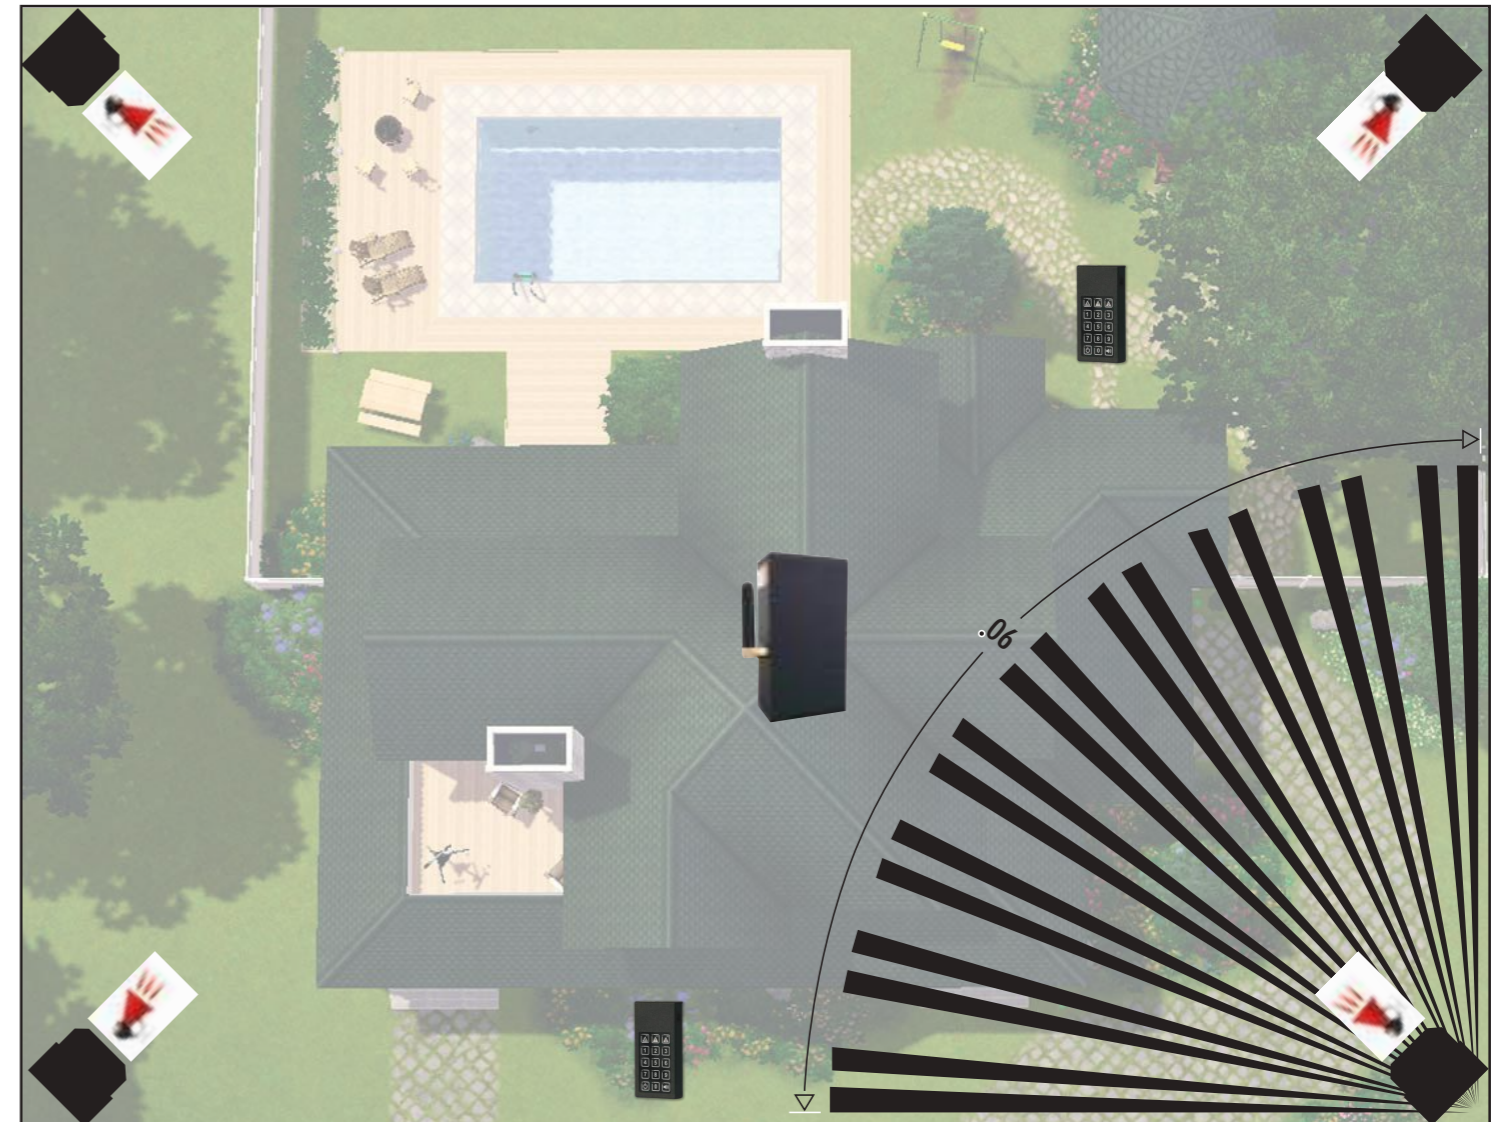

- a) Long sound (10sec)
- b) Short sound (2sec)
- c) No sound

The Mobile Control Unit notifies you when there is positive detection. It indicates triggered Zones, low battery status per Zone and also features a panic button, making all Beam sirens go off at the same time.

The KwêBeams Wireless Early Warning system can be used in Residential, Commercial, Industrial and Agricultural Security solutions.

*Keeping you
Safe while you're
at Home...*

DUAL PIR MOTION SENSORS

- 95dB Siren in all Sensors
- One Hop Repeater Functionality
- 868Mhz Frequency Band
- Eight adjustable Sensitivity Settings
- Detection Range: 18m x 90 Degrees Wide
- Up to 3 Years Battery Life on Standard AA Alkalines

MOBILE CONTROL UNIT

- Mobile Control Unit with Easy Touch User-Interface
- Multiple Control Units can be added to the Same System
- Panic triggers all beam sirens simultaneously
- Up to 1 Year Battery Life on Standard AA Alkalines

GSM CONTROL UNIT

- KweBeam System Control Via SMS
- Easy to Use and no Installation Required
- Built-in Backup Battery
- Isolated Programmable Input
- Isolated Alarm & Panic Outputs
- 868Mhz Kwebeam Repeater Functionality

INTERFACE UNIT

- Isolated Programmable Input
- Isolated Alarm & Panic Outputs
- Repeater Functionality
- Up to 3 Years Battery Life on Standard AA Alkalines

Wireless Network Functionality with reliable Two way wireless communication